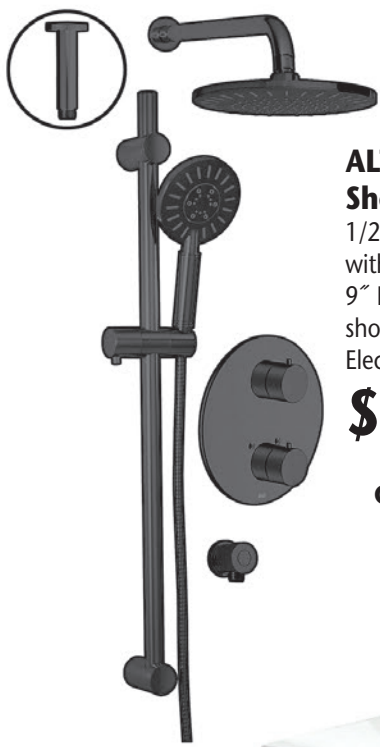

Time for a Bathroom Makeover?

For experience, pricing, service and selection,
Taps is always your best choice!

ALT Circo Shower Kit
1/2" Thermostatic valve with 2-way diverter. 9" Rainhead. 3-function shower rail. Priced in Electro Black.

\$799
Chrome \$639

Neptune Rouge Florence Freestanding Tub
One-piece acrylic. Contemporary styling. Chrome waste and overflow included. Available in 2 sizes. 59.375" x 31.325" x 27.25" \$1449.

\$1499 66.75" x 31" x 26.625"

Aria EXTRO Vanity Combo
Single deep soft close drawer system. Vitreous China Basin. Newform 68512 CH Faucet. Available in 5 colours. 27.5"W x 16.5" FTB x 19.25" H.

\$799

Zucchetti Pan Single Hole Faucet
Priced in Chrome.

\$349
Matte Black \$499

Riobel Fresk Single Hole Faucet
Newest collection from Riobel. Push drain included. Priced in chrome.

\$199

Blanco Alta S Kitchen Faucet
Insulated handspray with dual selectable spray patterns. 130 degree swivel for optional range of motion. Priced in Chrome.